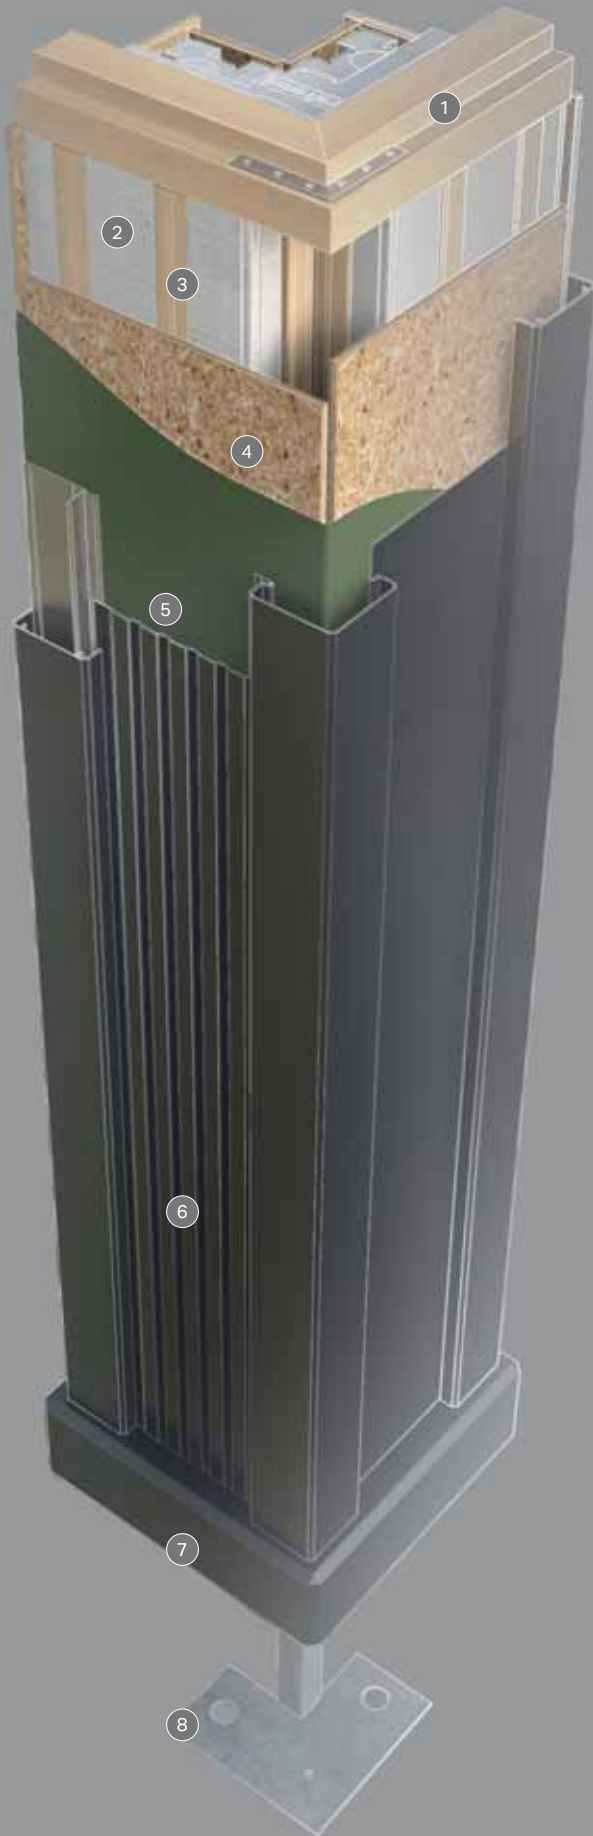

Super-Insulated COLUMNS

FEATURES

1. 1 Eaves beam supporting platform
2. 2 Styropor carbon enriched expanded polystyrene insulated core
3. 3 Anchoring battens
4. 4 OSB board, mechanically fixed to battens
5. 5 Beatheable membrane
6. 6 Powder coated aluminium claddings
7. 7 Various base details available
8. 8 Structural set out post

ADD THERMAL **EFFICIENCY** AND STYLE

The perfect complement to happier deals. Roof and five times more thermally efficient than a brick pillar, super-insulated columns allow you to add more glazing into the design while maintaining thermal efficiency.

Plastered on the inside, super-insulated columns are a great way to eliminate brickwork and mess during installation and provide the solidity of a brick pillar.

A super-insulated column with the right glazing options can surpass the thermal performance requirements of a brick built extension.